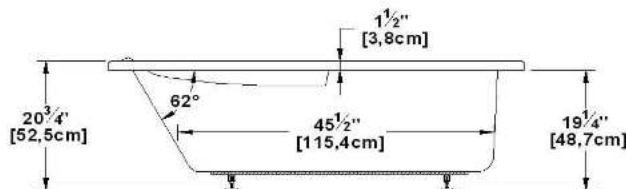

Laguna 32

Product code : **LA60**

Draft revision : **20121011153650**

External dimensions : **60" x 32" x 19" [152,4 cm x 81,3 cm x 48,3 cm]**

Series : **deck mount**

Seats : **1**

2012 catalog page : **36**

Low-profile available : **no**

Arm rests : **yes**

Low-profile available : **no**

Draft and specs

WARNING : If the bath is ordered in 6 pack, its height will be about 1-1/2" (1 inch and a half) lower and will not have adjustable legs.

Remarks

*all measures have a precision of ± 1/4" (0,63cm)
 *internal dimensions taken at 4" (10cm) from bath bottom
 *capacity is measured by filling the soaker to 1-1/2" under the overflow
 *textured skirt available on all freestand products
 *shelf height is 3/4" on all "low-profile" models