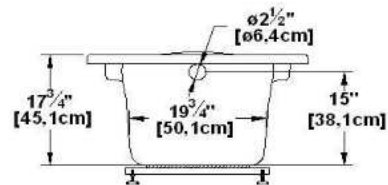

Laguna 32

Product code : **LA60**

Draft revision : **20121011153650**

External dimensions : **60" x 32" x 19" [152,4 cm x 81,3 cm x 48,3 cm]**

Series : **deck mount**

Seats : **1**

2012 catalog page : **36**

Low-profile available : **no**

Arm rests : **yes**

Low-profile available : **no**

Draft and specs

WARNING : If the bath is ordered in 6 pack, its height will be about 1-1/2" (1 inch and a half) lower and will not have adjustable legs.

Remarks

*all measures have a precision of ± 1/4" (0,63cm)
 *internal dimensions taken at 4" (10cm) from bath bottom
 *capacity is measured by filling the soaker to 1-1/2" under the overflow
 *textured skirt available on all freestand products
 *shelf height is 3/4" on all "low-profile" models