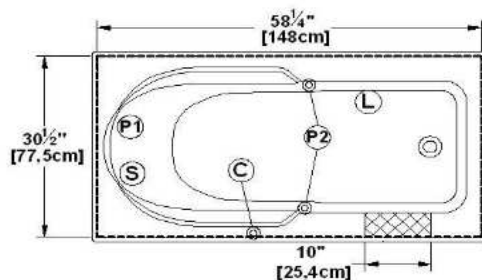

Laguna 32

Product code : **LA60**

Draft revision : **20121011153650**

External dimensions : **60" x 32" x 19" [152,4 cm x 81,3 cm x 48,3 cm]**

Series : **deck mount**

Seats : **1**

2012 catalog page : **36**

Low-profile available : **no**

Arm rests : **yes**

Low-profile available : **no**

Draft and specs

WARNING : If the bath is ordered in 6 pack, its height will be about 1-1/2" (1 inch and a half) lower and will not have adjustable legs.

Options and installation

*accessories and decorative lines positions are approximative

Additional(s) note(s) :

Keypad supplied but not installed when ordered with tiling flanges or remote control.

*It is possible that faucets may be installed elsewhere on the product. Verify, directly on the product, that there are no conflicting parts before drilling.

Remarks

*all measures have a precision of ± 1/4" (0,63cm)
 *internal dimensions taken at 4" (10cm) from bath bottom
 *capacity is measured by filling the soaker to 1-1/2" under the overflow
 *textured skirt available on all freestand products
 *shelf height is 3/4" on all "low-profile" models