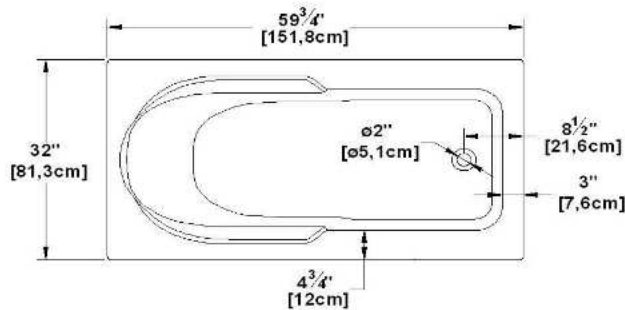

Laguna 32

Product code : **LA60**

Draft revision : **20121011153650**

External dimensions : **60" x 32" x 19" [152,4 cm x 81,3 cm x 48,3 cm]**

Series : **deck mount**

Seats : **1**

2012 catalog page : **36**

Low-profile available : **no**

Arm rests : **yes**

Low-profile available : **no**

Draft and specs

WARNING : If the bath is ordered in 6 pack, its height will be about 1-1/2" (1 inch and a half) lower and will not have adjustable legs.

Remarks

*all measures have a precision of ± 1/4" (0,63cm)
 *internal dimensions taken at 4" (10cm) from bath bottom
 *capacity is measured by filling the soaker to 1-1/2" under the overflow
 *textured skirt available on all freestand products
 *shelf height is 3/4" on all "low-profile" models